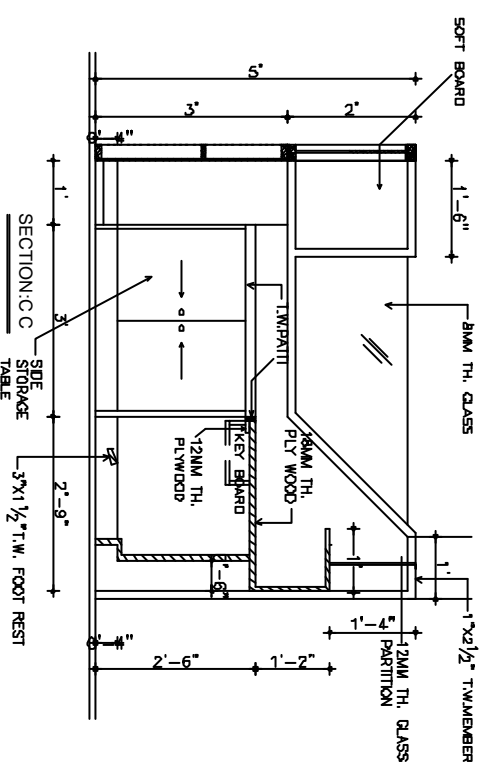

SECTION:A:A

SECTION:C:C

CASH CABIN COUNTER DETAIL

SINGLE WINDOW

SECTION:B:B

PROJECT:
INDIAN BANK
C.G. ROAD BRANCH

TITLE
TYPICAL COUNTER AND PARTITION DETAIL

SCALE : 1"=3'-0"
DATE : 08.12.2011