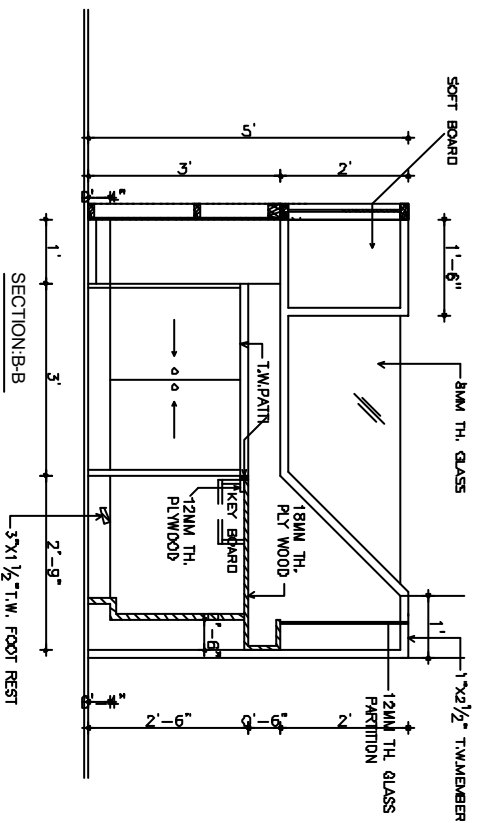

SECTION:A:A

SECTION:C:C

CASH CABIN COUNTER DETAIL

SINGLE WINDOW

SECTION:B:B

PROJECT:
INDIAN BANK
C.G. ROAD BRANCH

TITLE
TYPICAL COUNTER AND PARTITION DETAIL

SCALE : 1"=3'-0"
DATE : 08.12.2011