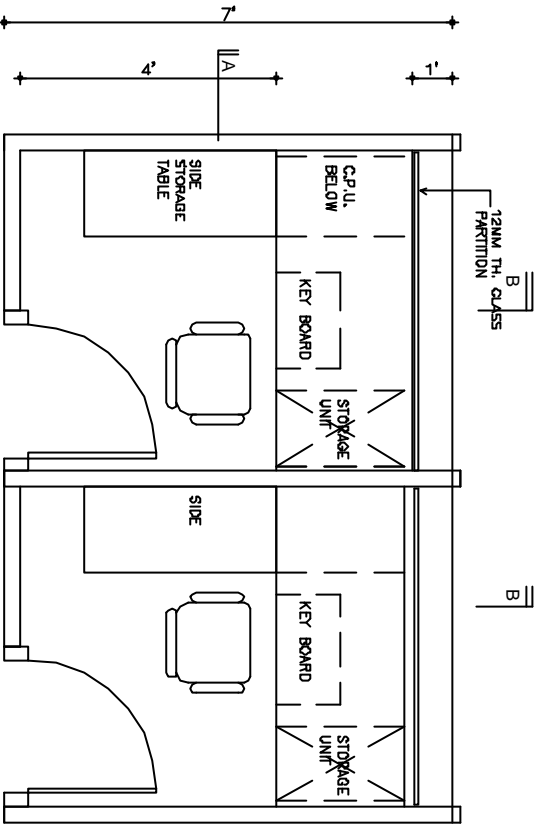

SECTION:A:A

SECTION:C:C

CASH CABIN COUNTER DETAIL

SINGLE WINDOW

SECTION:B:B

PROJECT:
INDIAN BANK
C.G. ROAD BRANCH

TITLE
TYPICAL COUNTER AND PARTITION DETAIL

SCALE : 1"=3'-0"
DATE : 08.12.2011