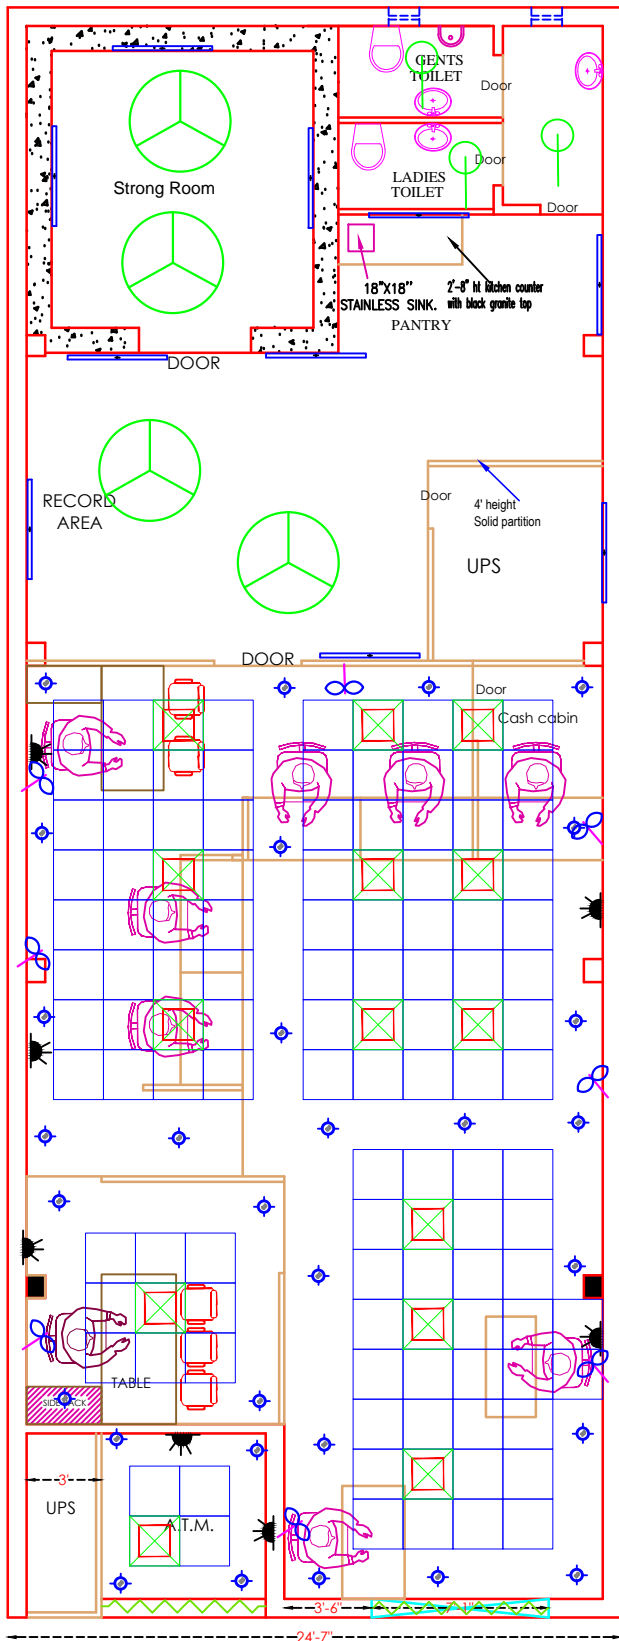

option-2

PROJECT
**PROPOSED FURNITURE LAYOUT PLAN OF INDIAN BANK
 BRANCH AT BACHRAWAN-RAIBAREILY**

DRAWING
**FURNITURE
 LAYOUT**

SCALE
 N.T.S.
 DATE
AUG 2024

ARCHITECT
MOHIT & ASSOCIATES
 ARCHITECTS, INTERIORS, ESTIMATORS.
 L-2/554 VINEET KHAND, GOMTI NAGAR,
 LUCKNOW, MG. -9882218092,7428217659

option-2

PROJECT
 PROPOSED FURNITURE LAYOUT PLAN OF INDIAN BANK
 BRANCH AT BACHRAWAN-RAIBAREILY

DRAWING
 FALSE CEILING
 LAYOUT

SCALE
 N.T.S.
 DATE
 SEP 2024

ARCHITECT
MOHIT & ASSOCIATES
 ARCHITECTS, INTERIORS, ESTIMATORS
 L-2/554 VINEET KHAND, GOMTI NAGAR,
 LUCKNOW, MO. - 9582218092, 7428217659

LEGENDS FOR FALSE CEILING BRANCH

S.NO	SYMBOL	DESCRIPTION	HT.
1.		2x36w CFL RECESS LIGHT	-
2.		1x36w TUBE LIGHT	7'-0"
3.		2x36w TUBE LIGHT RECESS	-
4.		CEILING FAN	-
5.		2x36w TUBE LIGHT Hanging	8'-0"
6.		WALL MOUNTED FAN	6'-6"
7.		EXHAUST	8'-6"
8.		1x11w CFL WALL LIGHT	8'-6"
9.		SWITCH BOARD	4'-6"
10.		POWER POINT	1'-0"
11.		A.C.POINT PROPOSED AC	1'-0"
12.		MAIN LT INCOMING PANEL	
13.		TPN Db	6'-0"

option-2

PROJECT
**PROPOSED FURNITURE LAYOUT PLAN OF INDIAN BANK
 BRANCH AT BACHRAWAN-RAIBAREILLY**

DRAWING
**ELECTRIC
 LAYOUT**

SCALE
 N.T.S.
 DATE
SEPT 2024

ARCHITECT
MOHIT & ASSOCIATES
 ARCHITECTS, INTERIORS, ESTIMATORS.
 L-2/554 VINEET KHAND,GOMTI NAGAR,
 LUCKNOW, MO. - 9582218092,7428217659