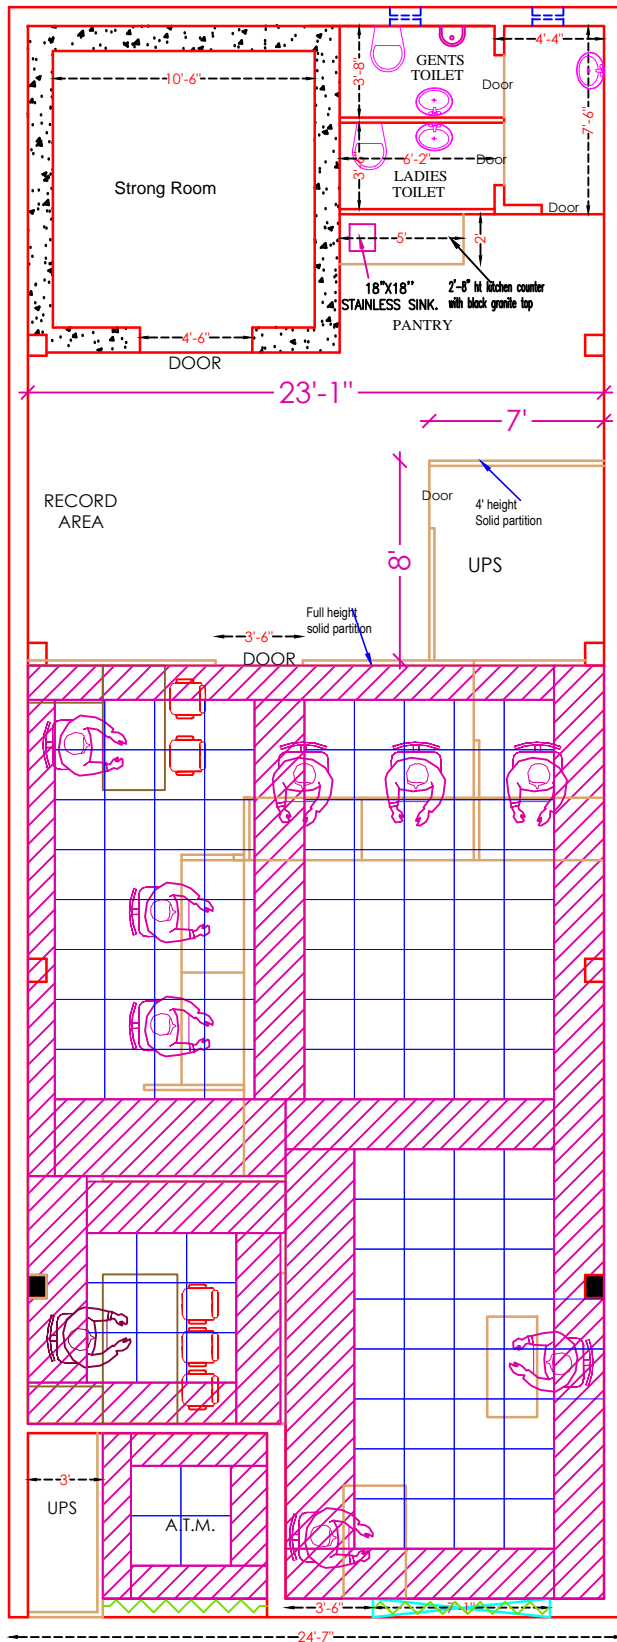

option-2

PROJECT
PROPOSED FURNITURE LAYOUT PLAN OF INDIAN BANK
BRANCH AT BACHRAWAN-RAIBAREILY

DRAWING
FALSE CEILING
LAYOUT

SCALE
N.T.S.
DATE
SEP 2024