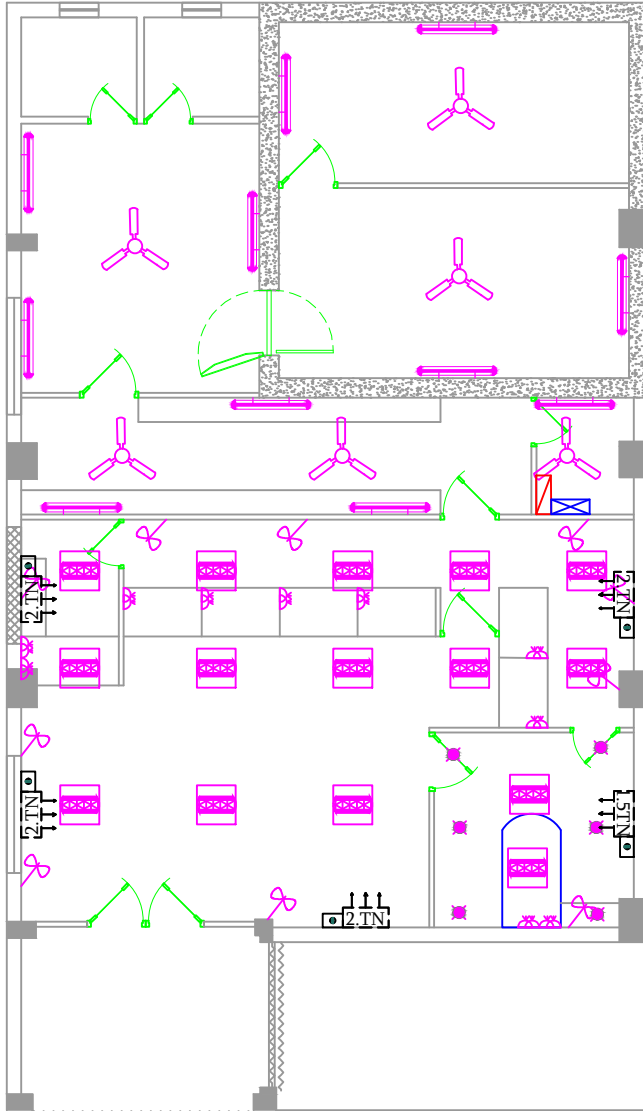

PROJECT

**PROPOSED INTERIOR
FURNISHING FOR
INDIAN BANK
AT THIRUVATTAR BRANCH**

NOTE

- 1) ALL DIMENSIONS ARE IN FEET & INCHES
- 2) DRAWING TO BE READ IN CONJUNCTION WITH DETAILS
- 3) ALL DESCREANCIES MUST BE BROUGHT TO THE NOTICE OF THE ARCHITECT
- 4) SAMPLE OF FURNITURE TO BE APPROVED BEFORE EXECUTION

LEGEND

	BOX TYPE FITTING 1X36W (WALL)
	CEILING FAN 48" Dia
	HOARDING/NAME BOARD LIGHT
	WALL MOUNTED FAN 16" Dia
	2 NOS 6A PLUG SOCKET & (RAW)
	4 NOS 6A PLUG SOCKET (UPS)
	STRONG ROOM DISCONNECTING ARRANGEMENTS 16AMSP PLY
	2/2 MIRROR OPTICAL
	1X13 W CFL DOWN LIGHTER
	DISTRIBUTION BOARD
	UPS DB
	MAIN PANEL
	METAL ENCLOSURE
	MEGA SPLIT TYPE AC UNIT (1/1.5 TON)
	BOX TYPE FITTING 1X36W (CEILING)

TITLE

ELECTRICAL DRAWING

DRAWN : D.J.VIJAY

SCALE : 1"=8'0"

JOB NO: I2-2023

DATE : 20.05.2024

SHEET SIZE: A4

ARCHITECT