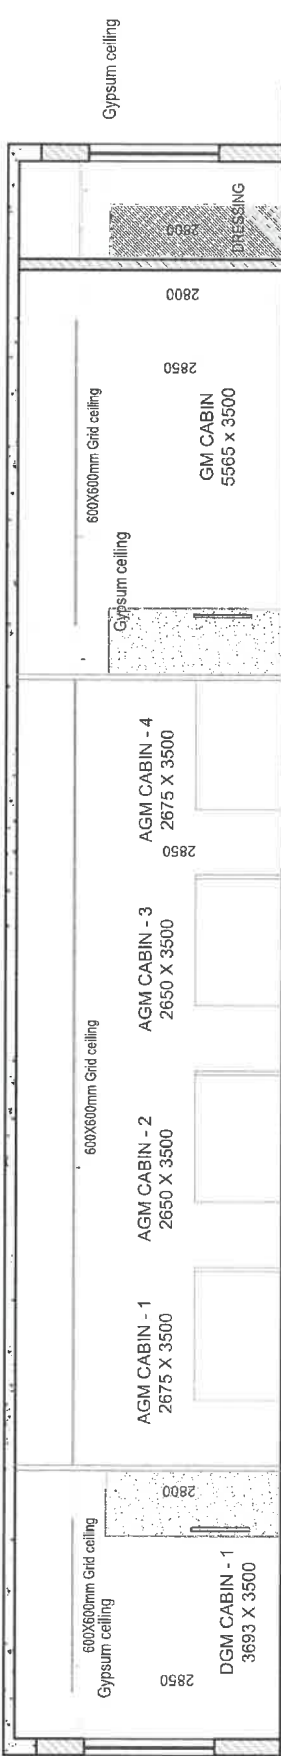

SECTION ON E-E

SECTION ON D-D