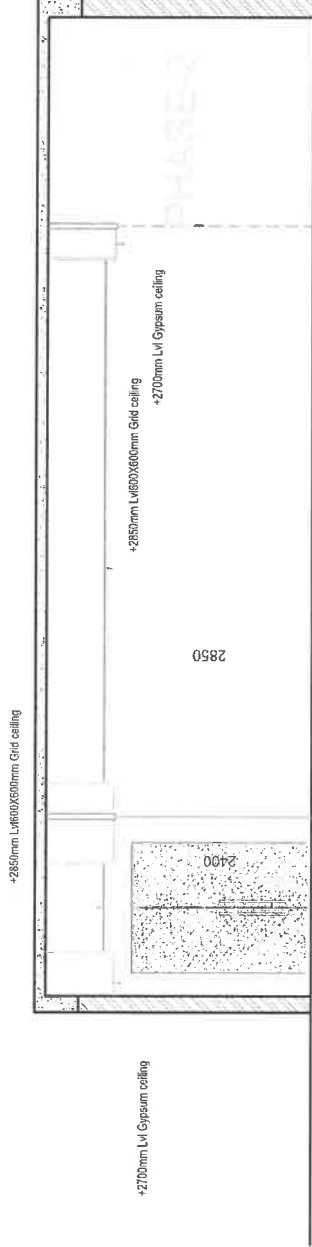

SECTION ON E-E