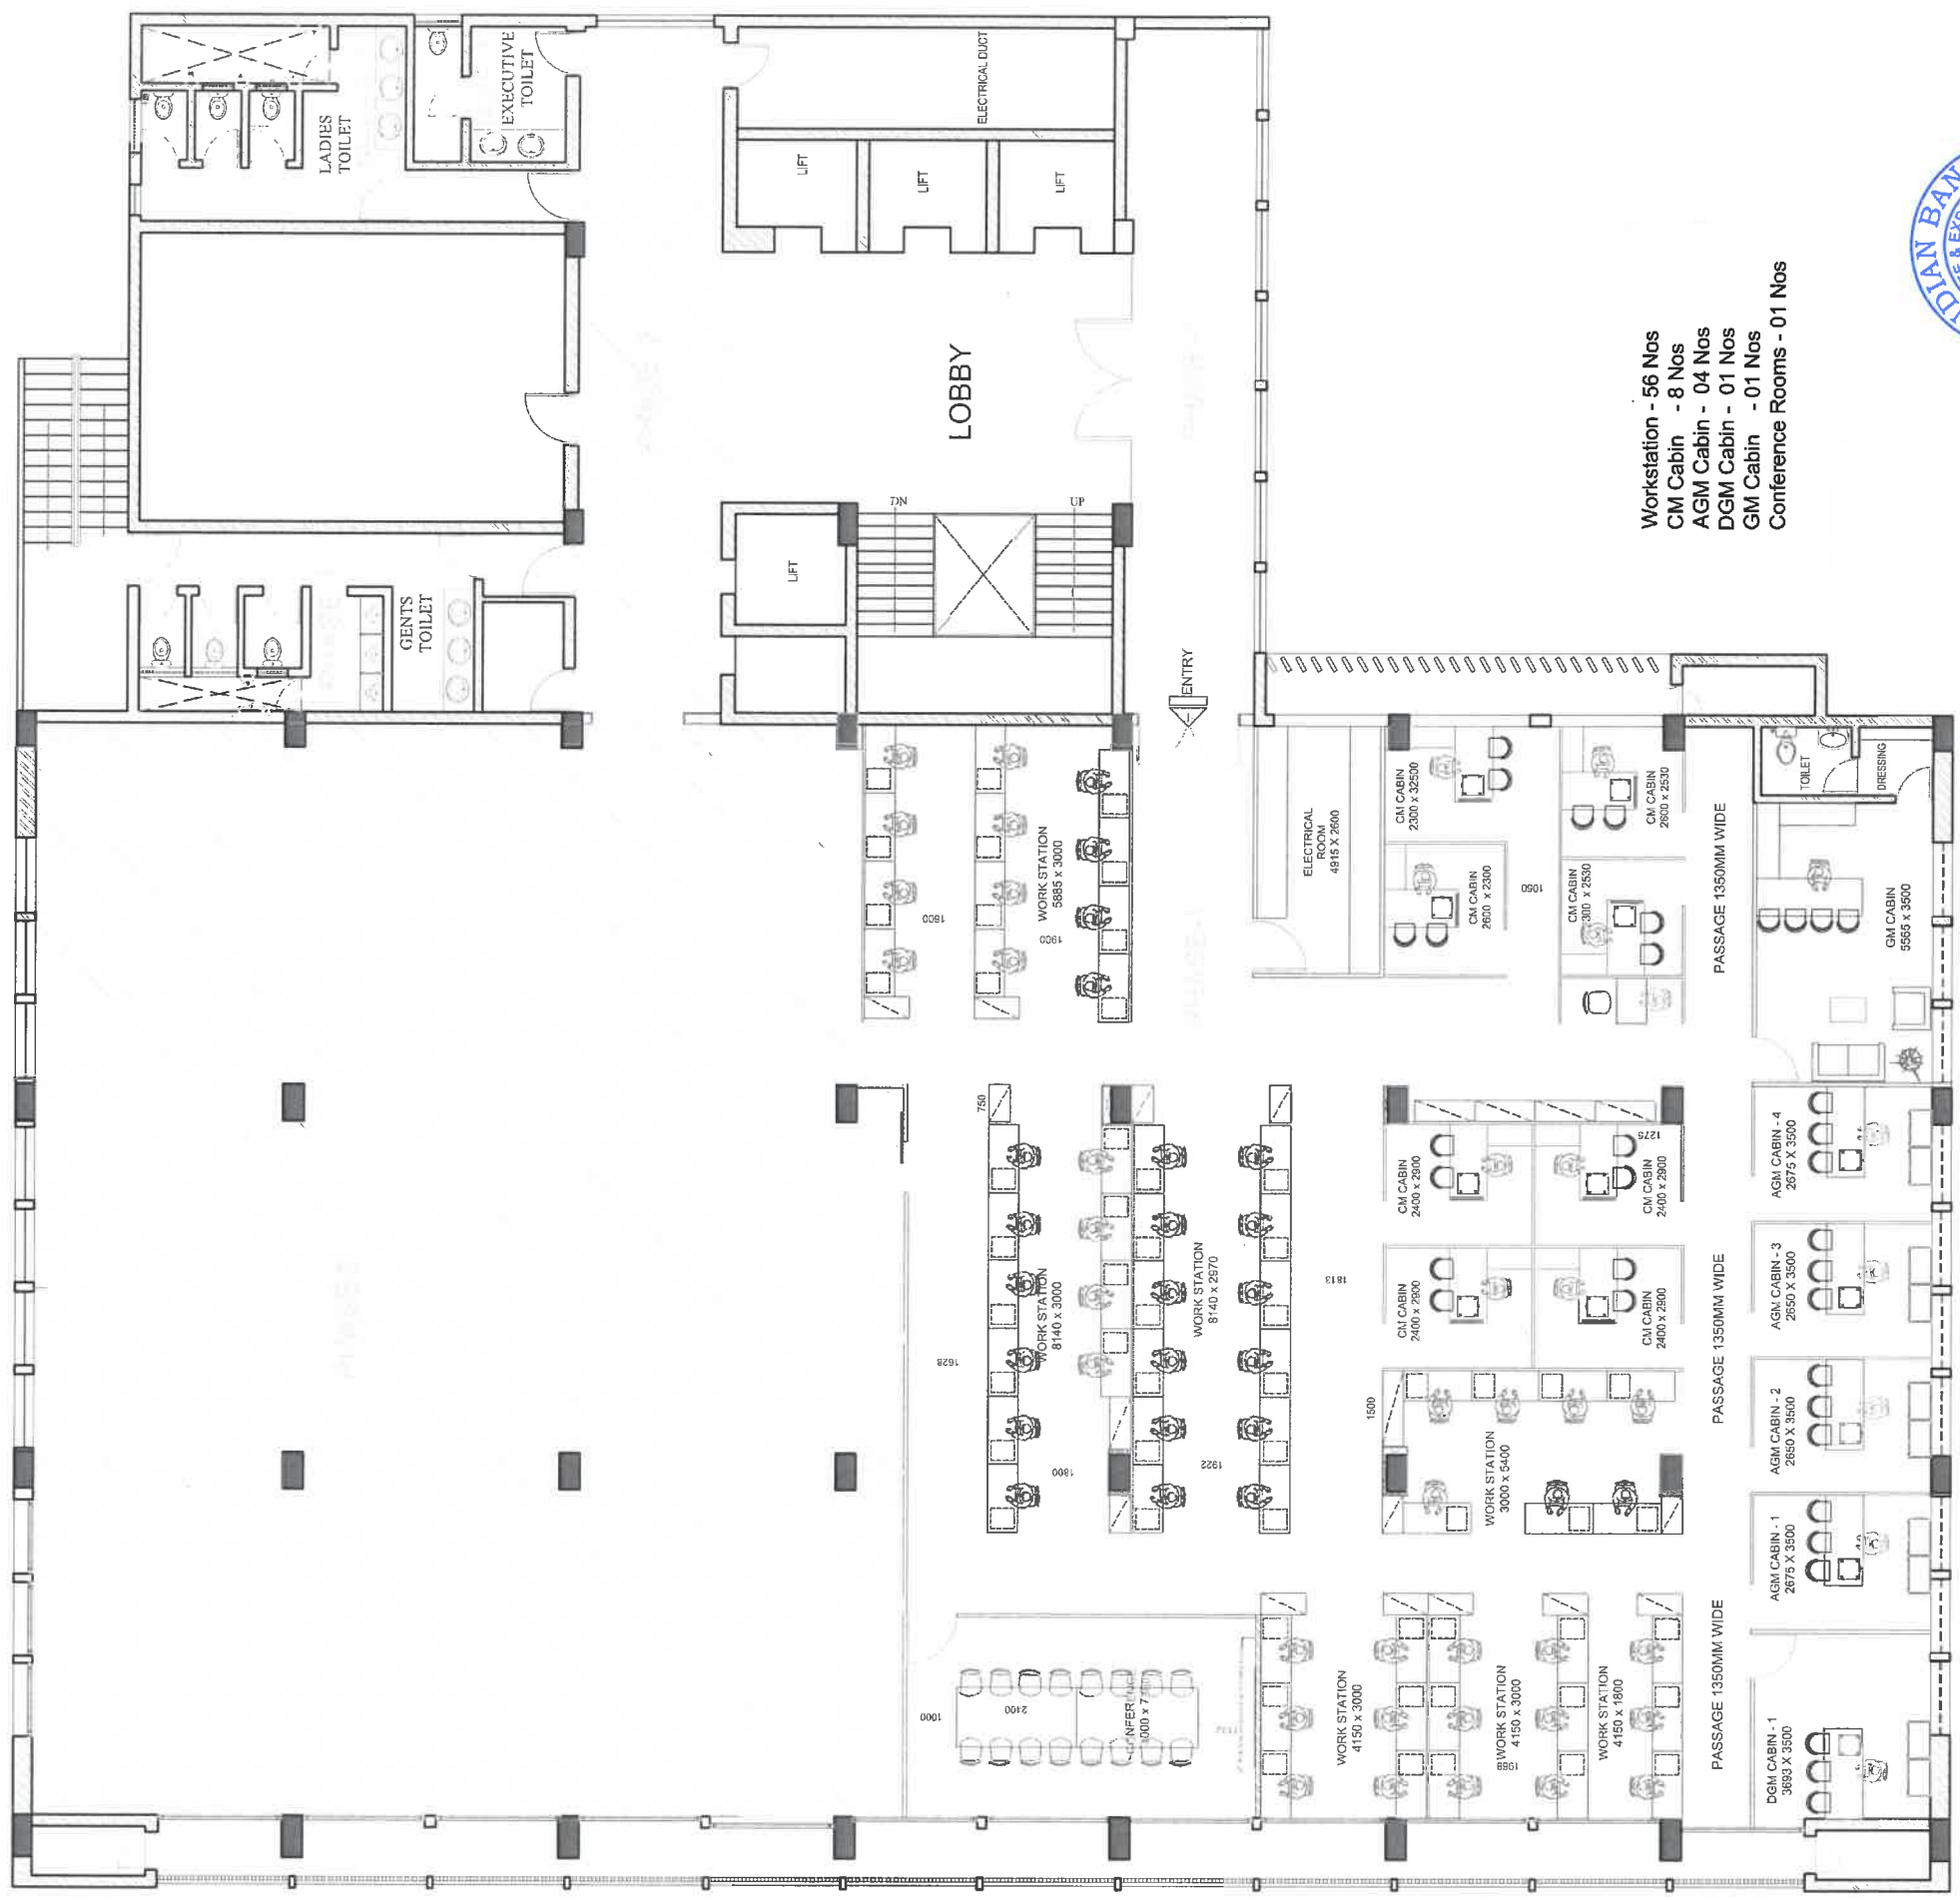

Workstation - 56 Nos
CM Cabin - 8 Nos
AGM Cabin - 04 Nos
DGM Cabin - 01 Nos
GM Cabin - 01 Nos
Conference Rooms - 01 Nos

JOB NO:
BI-361

JOB TITLE:

**PROPOSED INTERIOR FOR
INDIAN BANK (HEAD
OFFICE, TMD)
IN CHENNAI.**

DRAWING TITLE:
**FURNITURE LAYOUT
3 RD FLOOR**

DWG NO:	WD-01
SCALE:	NTS
DATE:	12-04-2023
PATH:	

DRAWN BY:	A.Nawaz
DEALT BY:	
CHKD BY:	

CREATIVE ARCHITECTS & INTERIORS
099, POONAMALLE HIGH ROAD,
(NEAR TO DAILY THANTHAI), CH-600 084.
TEL: 99429813005
TEL/FAK: 44-29813005
E-mail: creative099@gmail.com
Website: www.creative-arch.com

THIS PROPERTY IS A COPYRIGHT OF THE ARCHITECT WHICH SHOULD NOT BE REPRODUCED OR TRANSMITTED IN ANY FORM OR BY ANY MEANS WITHOUT THE WRITTEN PERMISSION FROM THE ARCHITECT.