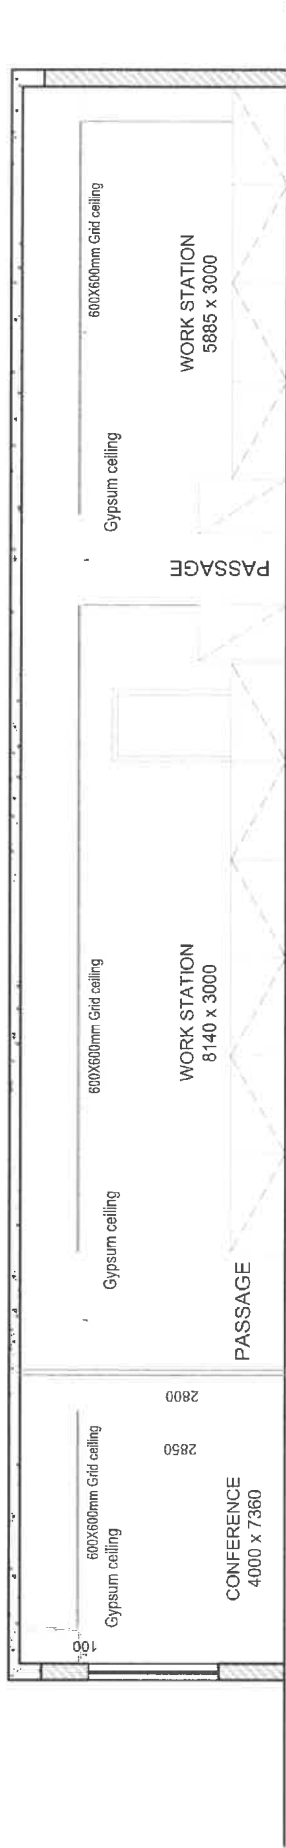

SECTION ON A-A

JOB NO:
BI-361

JOB TITLE:

**PROPOSED INTERIOR FOR
INDIAN BANK (HEAD OFFICE, TMD)
IN CHENNAI.**

DRAWING TITLE:

**FALSE CEILING DRG- 3 RD FLOOR
PART SECTIONS- PHASE-1**

DATE: REVISION:

DWG NO:

SCALE:

DATE:

PATH:

IWD-02A

NTS

15.04.2023

DRAWN BY: Dhanalakshmi

DEALT BY: A.Nawaz

CHKD BY:

ARCHITECT: