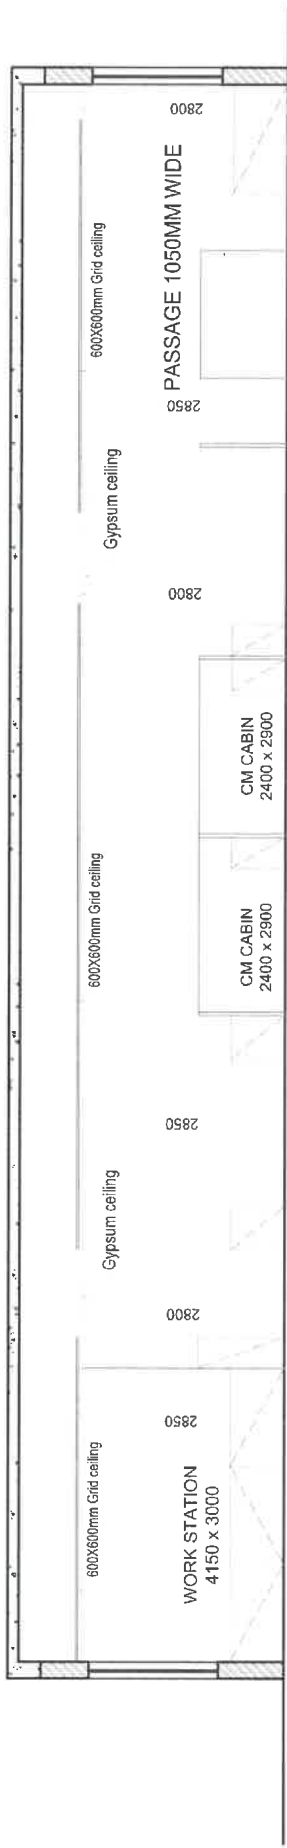

SECTION ON C-C