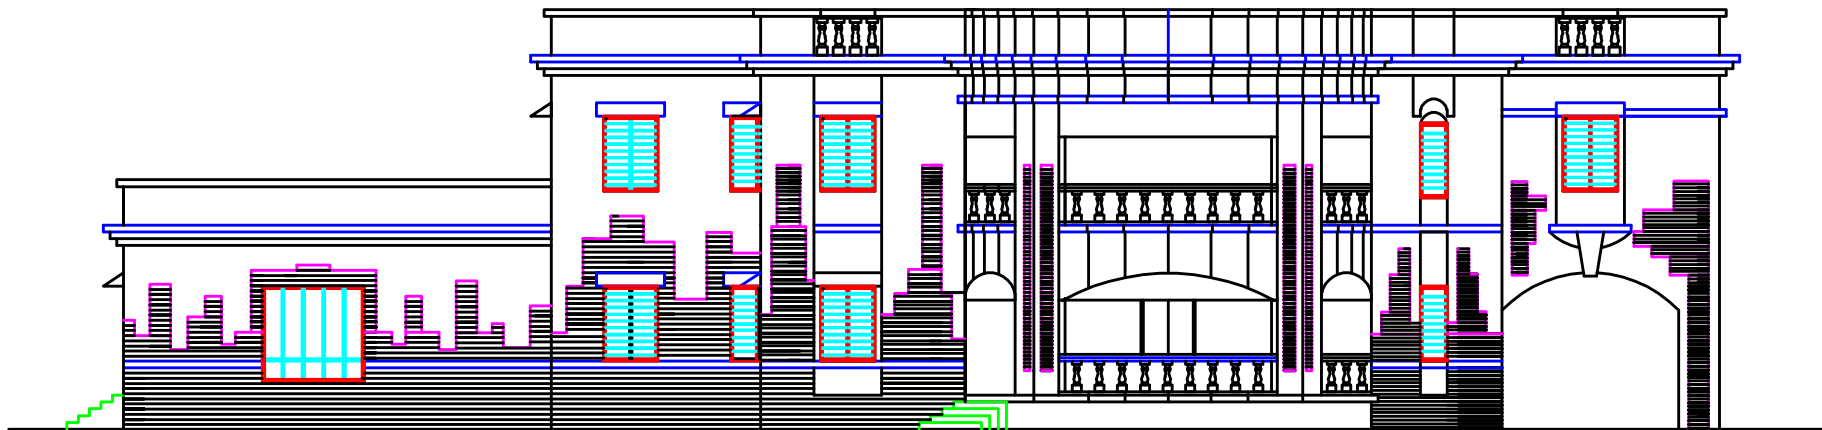

ERSTWHILE EX-CHAIRMAN BUNGLOW OF ALLAHABAD BANK  
NOW INDIAN BANK , ON RONALDSHOY ROAD IN ALIPORE, KOLKATA

SIDE ELEVATION  
( ZIGZAG TILES ON THE EXTERNAL WALL SURFACE )

SCALE 1: 50

ARCHITECT:  
SANJOY PAUL AND ASSOCIATES  
9333921690  
[architectsanjoydurgapur@gmail.com](mailto:architectsanjoydurgapur@gmail.com)